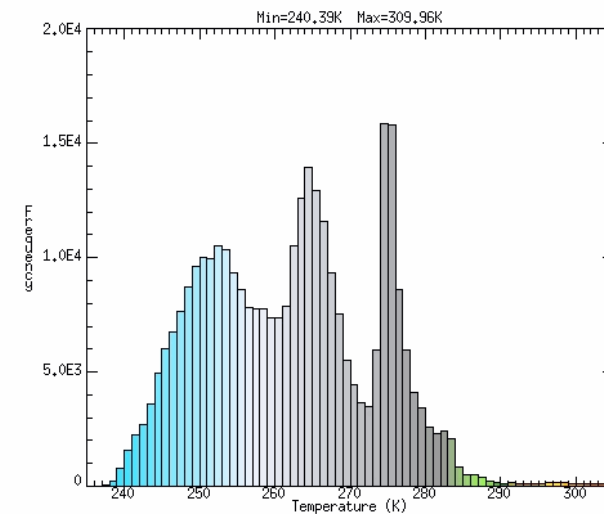

NICARNICA AVIATION
REMOTE SENSING TECHNOLOGIES

Nicarnica Aviation AS

... contributions to *FUTUREVOLC*

Dr Fred Prata