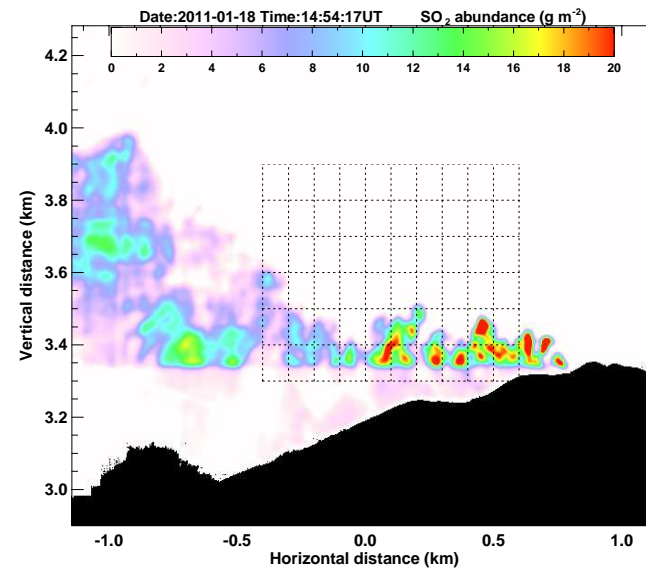

# NicAIR

- Fast-sampling (1 Hz), multi-spectral (4-channels), thermal imaging camera
- 3 cameras to be deployed
- Measurements:
  - Plume height
  - Plume rise rate
  - Fine ash mass flux
  - SO<sub>2</sub> gas flux